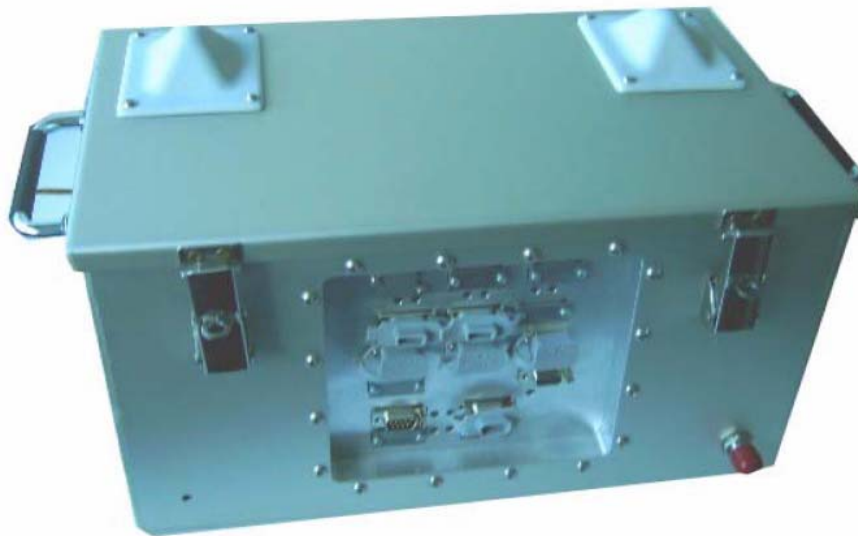

## Integrated Mobile Access Router - Tactical

- Tactical Mobile Router Kit
- MIL STD 810F
- Portable Form Factor
- External Interface Connectors
- 1W 802.11b/g Amplifier
- Diversity Omni Antenna's
- Lightning Protection
- ComCase Components:
  - WDC IPE-10M
  - Cisco 3251MAR
  - Cisco 3201FESMIC
  - Cisco 3201SMIC
  - Cisco 3201WMIC (2)
- Optional Components:
  - MobileCom Cellular Modem
  - GPS Card
  - Intelligent Video Server
  - 3rd Party Products
- Includes AC & DC Power Cables

The Western DataCom ComCase® T is a rugged form factor, MIL STD 810F, portable solution utilizing mobile IP. Instantly turn up a WiFi hotspot with wireless reach back to your corporate network or tie into wired infrastructures for connectivity.

The ComCase® T uses only approved components and is designed for extreme conditions. Measuring 9.75" x 10" x 15" and weighing less than 26 pounds, the ComCase® T is easily transported in its Pelican travel case.

### **Power:**

Size: 9.75" x 10" x 15", >26lbs.