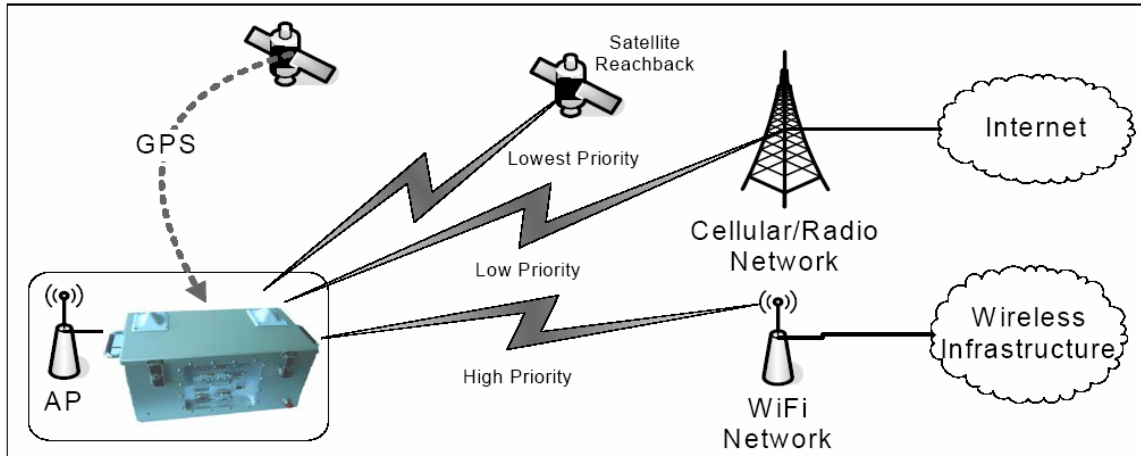

ComCase® T

Integrated Mobile Access Router - Tactical

General Specifications:

Interfaces: 2/4 - Serial Interfaces
2 - Ethernet
1 - WiFi (AP)
1 - WiFi (Bridge)
Console, Aux
IPE Console, Keyfill
WMIC Antenna

Input:

110-230V AC Input
12 or 24V DC Input

Power:

Size: 9.75" x 10" x 15", >26lbs.

Standard Configuration:

Base Cards: Cisco 3251MARC
Cisco 3201SMIC
Cisco 3201FESMIC
Cisco 3201WMIC (2)
WDC IPE-10M

Video Bundle: WDC IVS

Cellular/GPS Bundle: MobileCom 2.5G
MobileCom 3G
WDC GPS