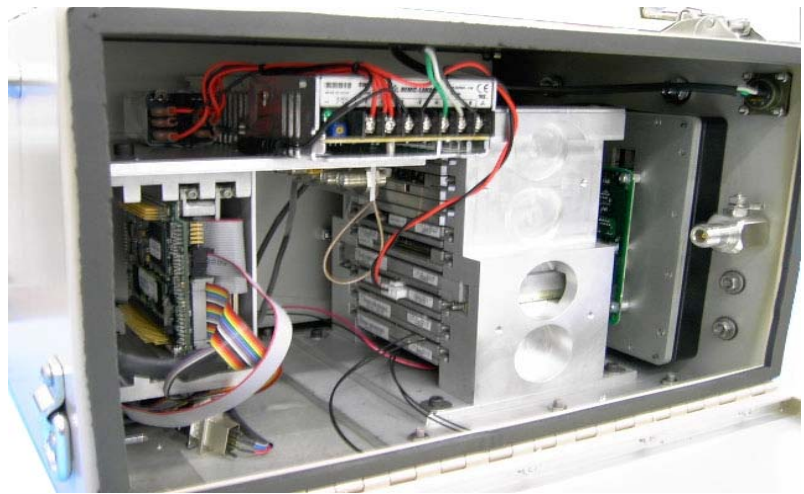

ComCase H

Rugged Network Centric Communications Chassis

ComCase Sample Components:

- WDC IPE-10M Coalition Strength AES 256 bit CM Encryptor
- Tactical Mobile Router Kit
  - 1– Cisco 3200MAR
  - 2– Cisco 3201FESMIC: Ethernet ports for external notebooks
  - 2/4– Cisco 3201SMIC: Serially interface card for KU SATCOM and other serial devices
  - 2– Cisco 3201WMIC WiFi: 1– WiFi (AP) and 1–WiFi (Bridge) 2.4 & 4.9 G HZ
- MobileCom Cellular Modem: CDMA (1xRTT, EV-DO, HSDPA)
- GPS Card (Also a part of ce
- Intelligent Video Server for
- Single Board Computer with Windows/Linux OS
- IPICS—RF over VOIP
- Call Manager and Voice over
- BGAN Antenna for SATCOM
- PCMCIA carrier for supporti and the Type 1 TALCON PC